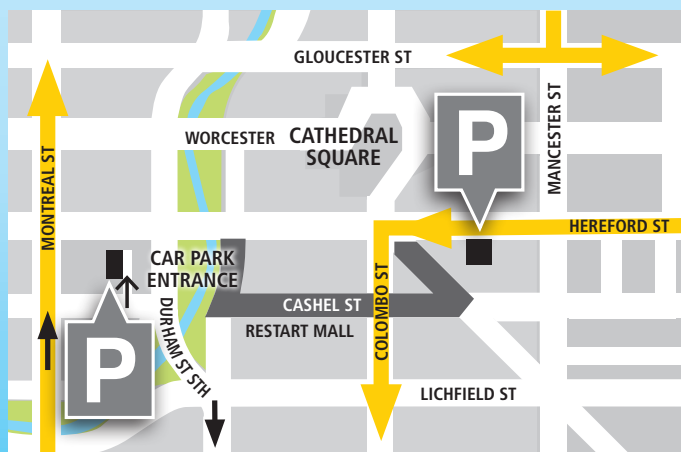

Best routes to take to find a park

Park Smarter use the handy TFC parking map & the C.C.C ParkSmart webpage to plan where you park in the City.

Plan your parking at www.ccc.govt.nz/parksmart

Best access routes to the CBD

Best exit routes from the CBD

Central City parking is a work in progress.