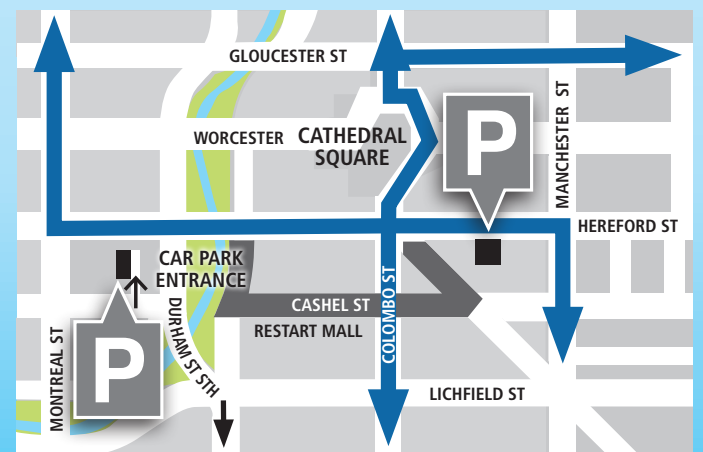

Best routes to take to find a park

Park Smarter use the handy TFC parking map & the C.C.C ParkSmart webpage to plan where you park in the City.

Plan your parking at www.ccc.govt.nz/parksmart

Best access routes to the CBD

Best exit routes from the CBD

Central City parking is a work in progress.