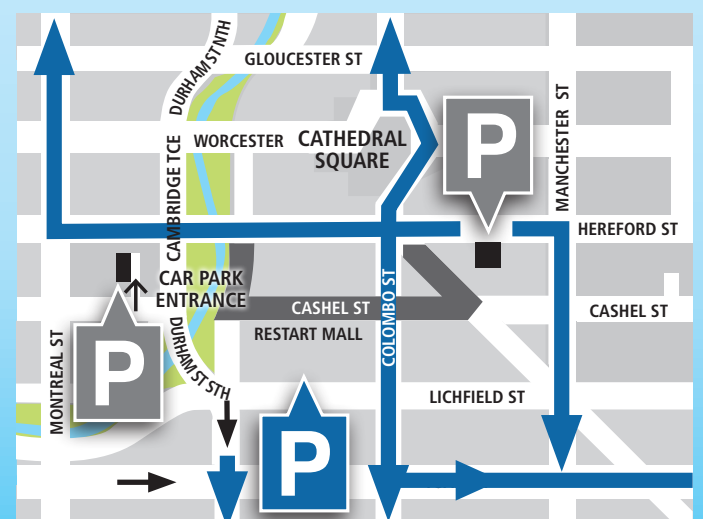

Best routes to take to find a park

Park Smarter use the handy TFC parking map & the C.C.C ParkSmart webpage to plan where you park in the City.

Plan your parking at www.ccc.govt.nz/parksmart

Best access routes to the CBD

Best exit routes from the CBD

Central City parking is a work in progress.

Current as at 19 February 2018