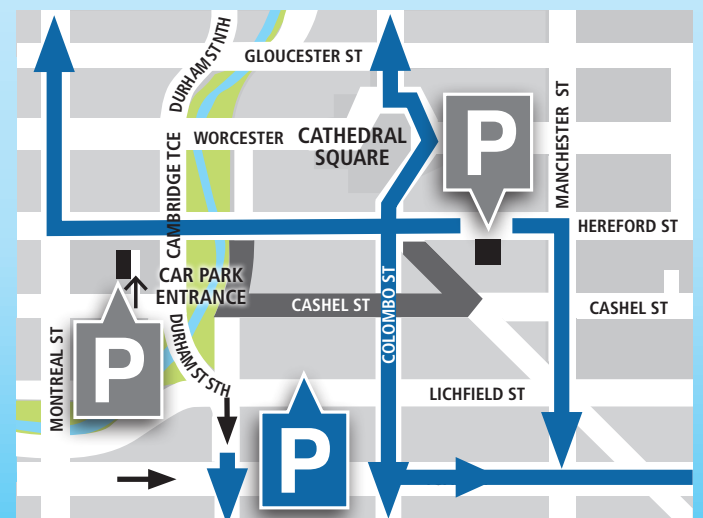

Best routes to take to find a park

Park Smarter use the handy TFC parking map & the C.C.C ParkSmart webpage to plan where you park in the City.

Plan your parking at www.ccc.govt.nz/parksmart

Best access routes to the CBD

Best exit routes from the CBD

Central City parking is a work in progress.

Current as at 15 May 2018