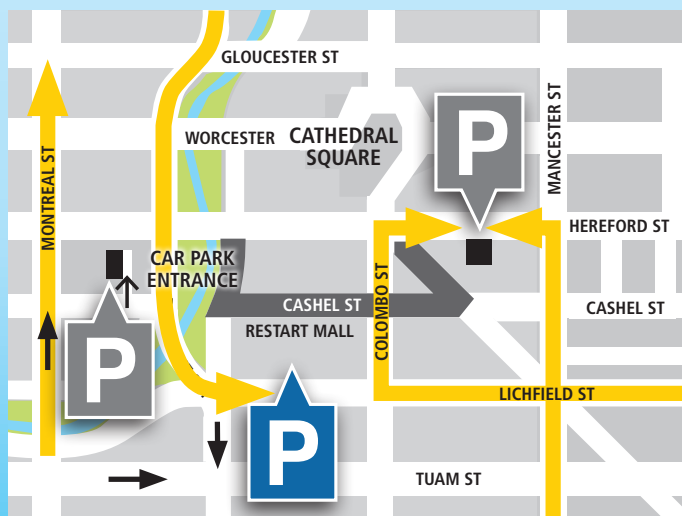

# Best routes to take to find a park

Park Smarter use the handy TFC parking map & the C.C.C ParkSmart webpage to plan where you park in the City.

Plan your parking at [www.ccc.govt.nz/parksmart](http://www.ccc.govt.nz/parksmart)

## Best access routes to the CBD

## Best exit routes from the CBD

Central City parking is a work in progress.

Current as at 6 December 2017