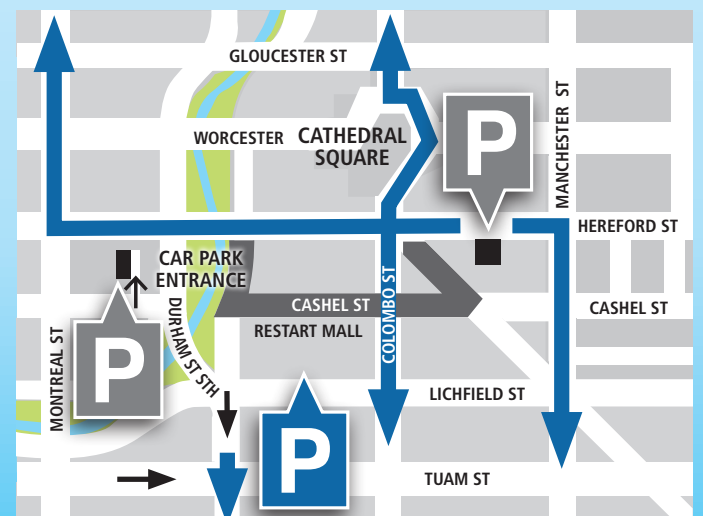

# Best routes to take to find a park

Park Smarter use the handy TFC parking map & the C.C.C ParkSmart webpage to plan where you park in the City.

Plan your parking at [www.ccc.govt.nz/parksmart](http://www.ccc.govt.nz/parksmart)

## Best access routes to the CBD

## Best exit routes from the CBD

Central City parking is a work in progress.

Current as at 6 December 2017